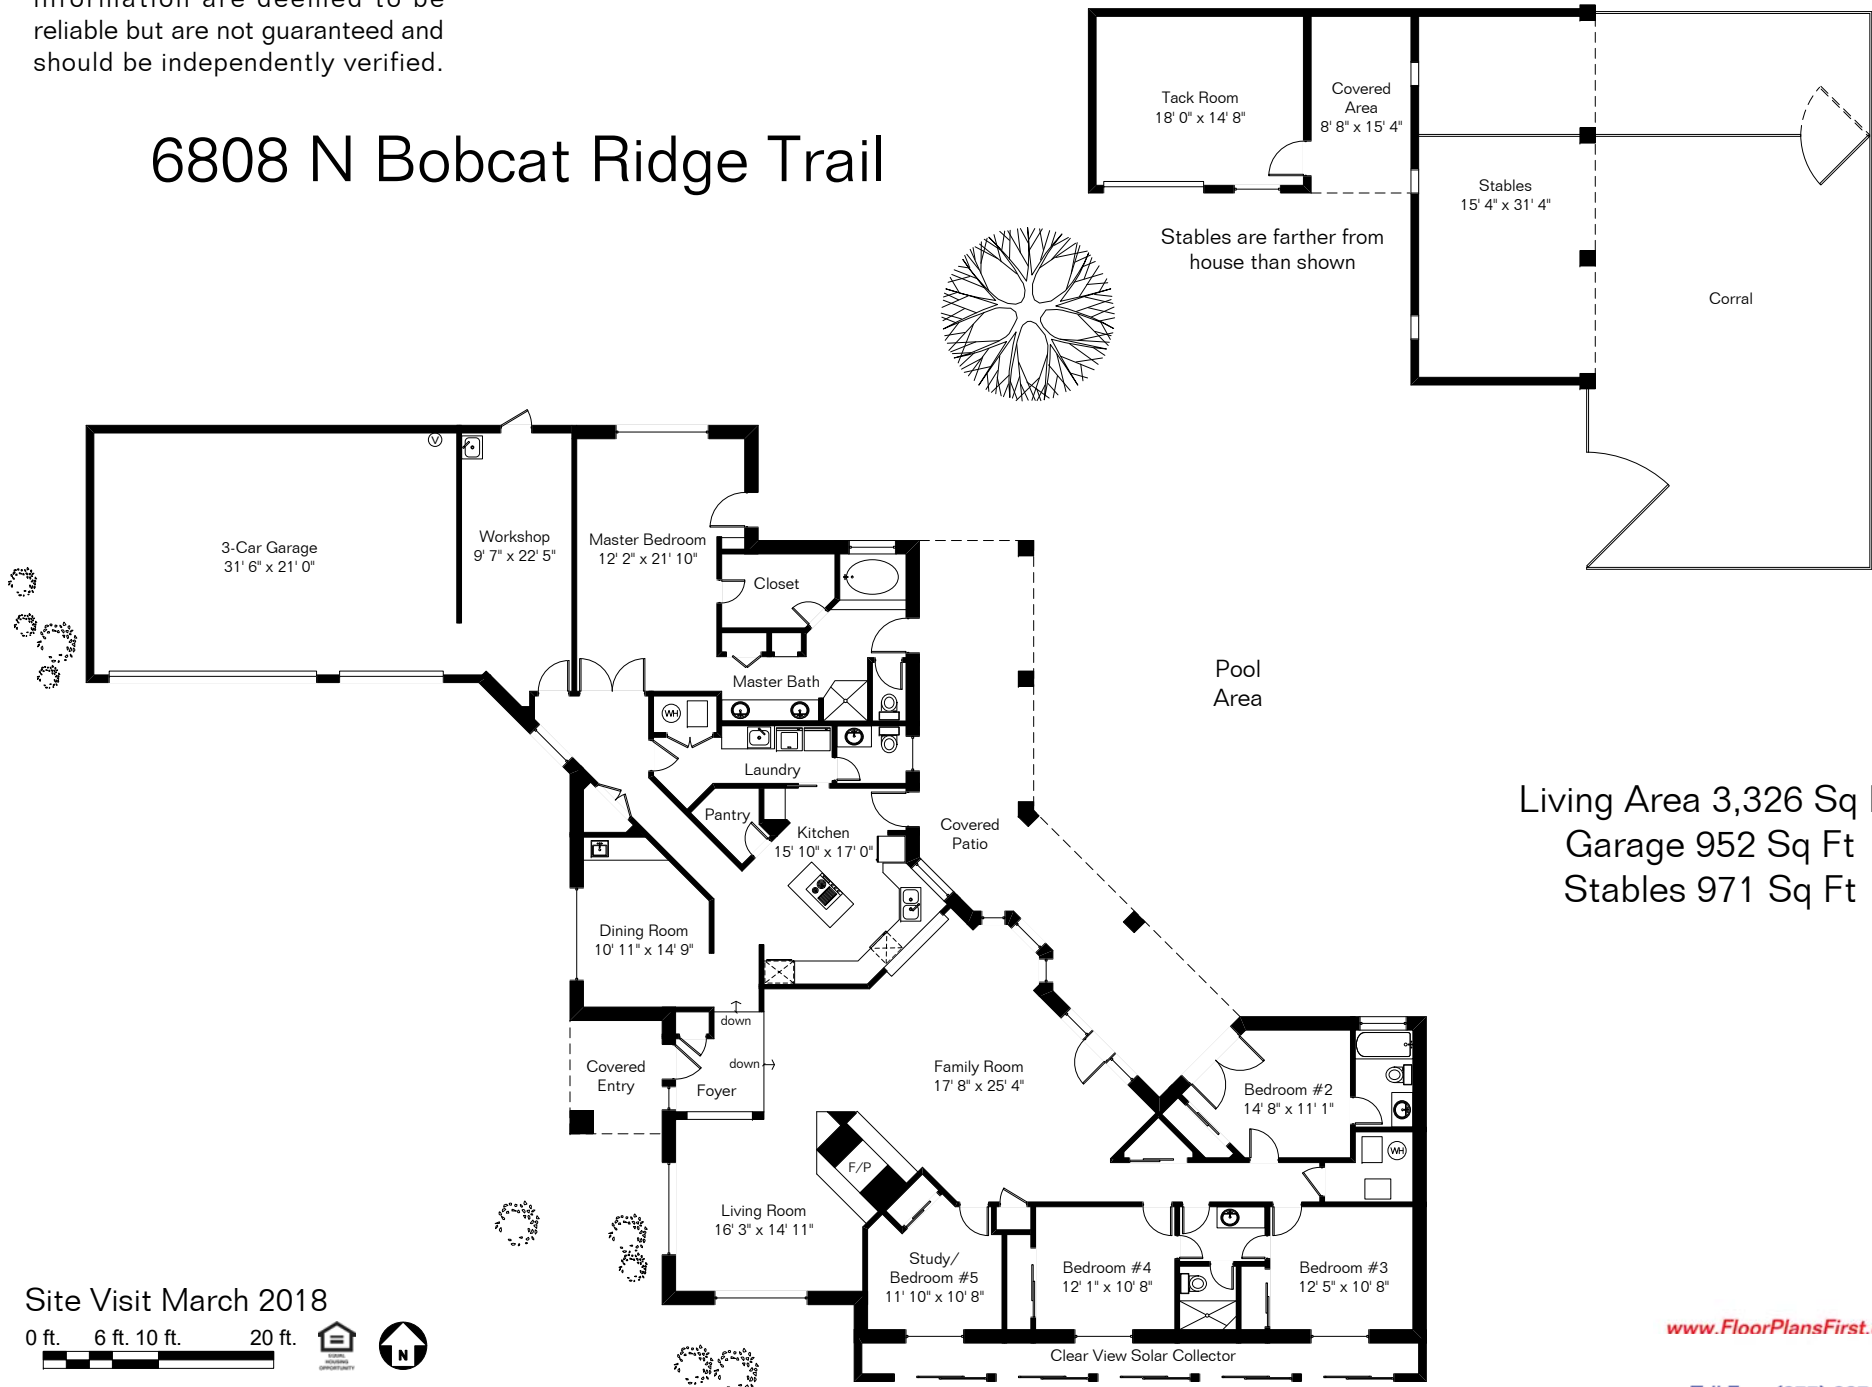

The square footages and room size information are deemed to be reliable but are not guaranteed and should be independently verified.

6808 N Bobcat Ridge Trail

Living Area 3,326 Sq Ft
Garage 952 Sq Ft
Stables 971 Sq Ft

Site Visit March 2018

Copyright 2018 Floor Plans First! LLC
All Rights Reserved.

www.FloorPlansFirst.com

Toll Free (877) 887-1500
Voice (520) 881-1500
Fax (520) 791-7701